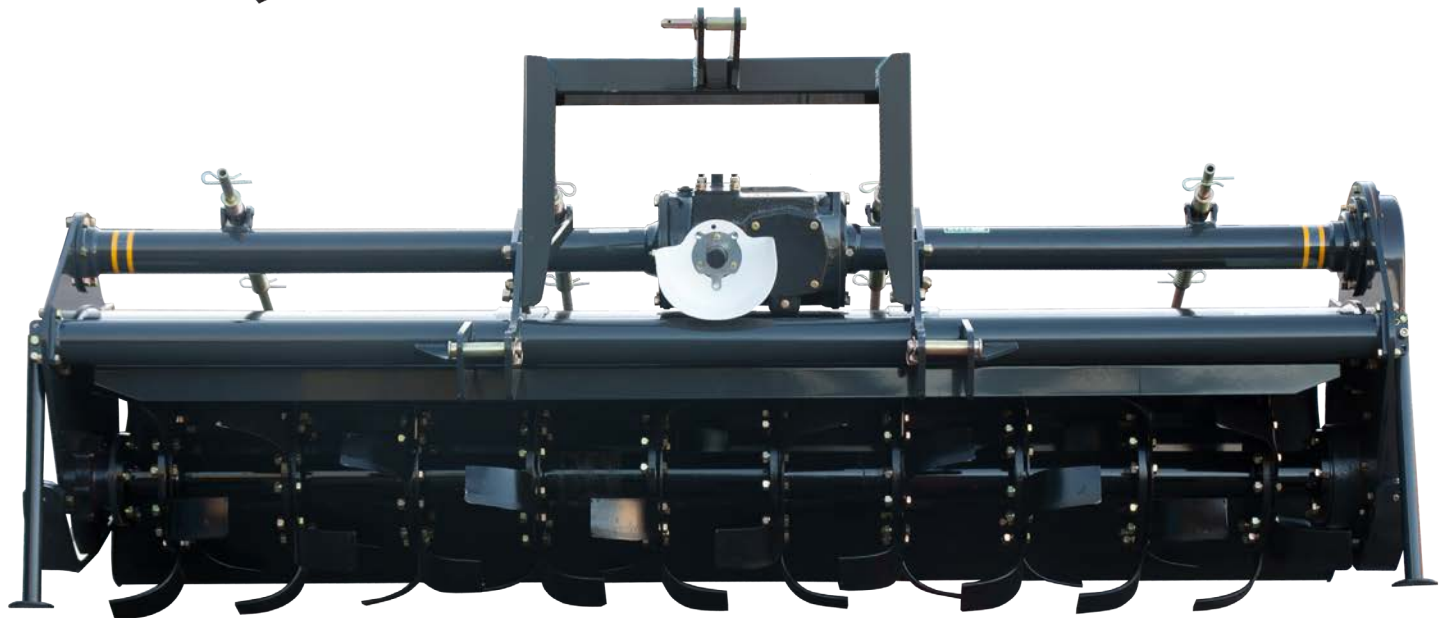

## GM 102 (8.5ft)

**090**

**080**

# MULTI SPEED TYPE

GM 102 / 090 / 080

GM 102

Replaceable Gear