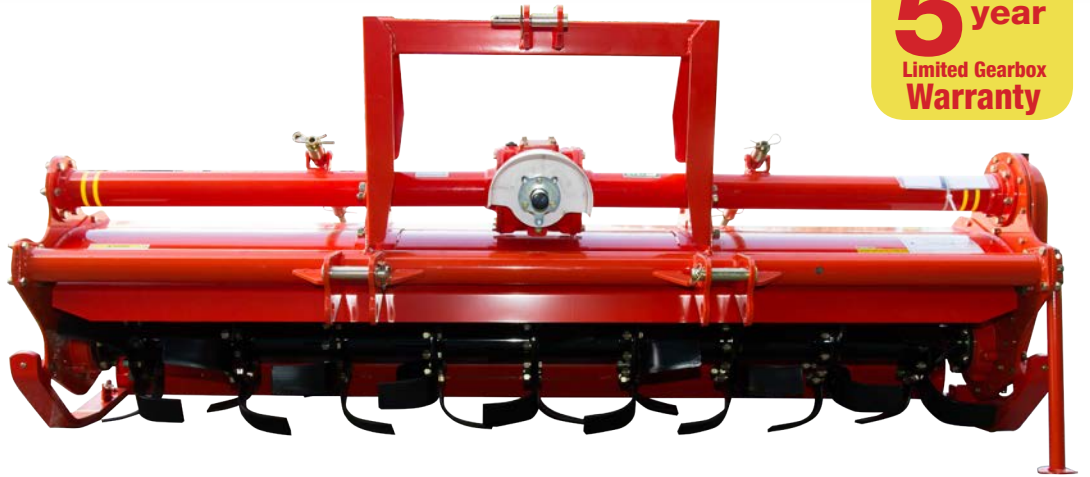

GEAR DRIVEN YJR

TerraForce

YJR 062
074
080
090

5 year
Limited Gearbox
Warranty

GEAR DRIVEN TYPE

YJR 062 / 074 / 080 / 090

FEATURES

- Special Group Seal System to protect drive shaft leakage
- Minimized Tillage-resistance by blades arrangement
- Effective tillage-work by side gear driving system
- Specially designed side gear pin to allow maximum power efficiency

SPECIFICATIONS

Units : Inch, Lbs, Ea

MODEL		YJR 062	YJR 074	YJR 080	YJR 090
Recommended Tractor HP		26-45	40-65	55-85	65-100
Tiller Size	Length	27.6	38.2	41.3	41.3
	Width	68.9	80.1	87.4	99.2
	Height	33.5	44.5	48.2	48.2
Weight		703	919	1064	1124
Tilling Width		62	74	80	90
Tilling Depth(Max)		7	8	8	8
No. of Franges		8	7	8	9
No. of Blades		48	42	48	54
Hitch		Cat. I & II	Cat. I & II	Cat. I	Cat II
Rotor Swing Diameter		17.3	20.4	20.4	20.4