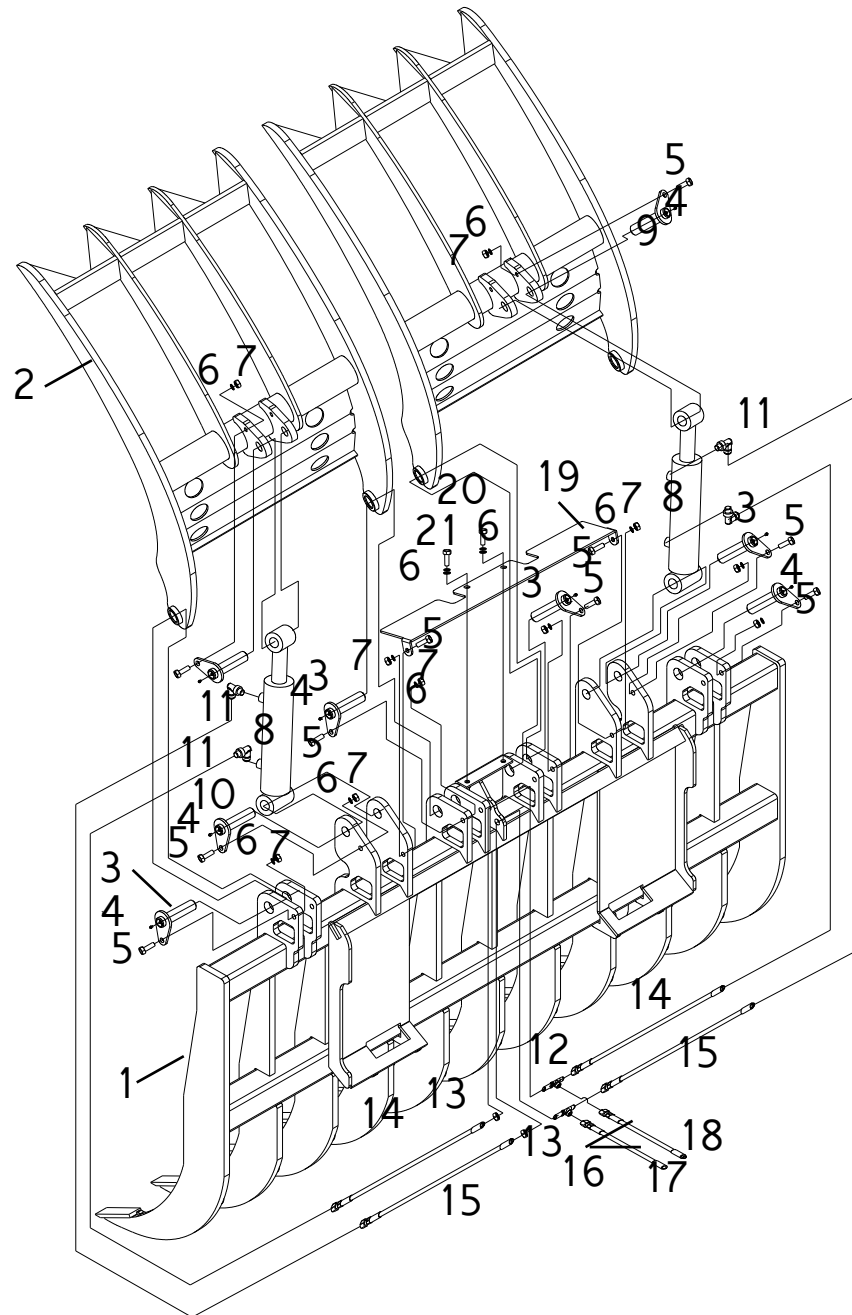

RAKE GRAPPLE MODEL YRKD 066/072

PART CATALOGUE

YRKD 066/072				Rake Grapple					
Revision 0				Revision 1					
Ref No	Part No	DESCRIPTION	MODEL		Ref. No.	Part No.	DESCRIPTION	MODEL	
			YRKD066	YRKD072					
1	RK66D-101000	FRAME-A	1						
	RK72D-101000	FRAME-A		1					
2	RK72D-102000	FRAME-B	2	2					
3	RK72D-403000	MAIN PIN	4	4					
4	0340-060000	GREASE NIPPLE	8	8					
5	0322-010035	BOLT	10	10					
6	0931-010000	WASHER, SPRING	12	12					
7	0422-010000	NUT	10	10					
8	RK72D-201000	CYLINDER	2	2					
9	RK72-402000	CYLINDER ROD PIN	2	2					
10	RK72-401000	CYLINDER BODY PIN	2	2					
11	U010-140000	ADAPTER (PT1/4)	4	4					
12	UT010-340000	UNION TEE	2	2					
13	0150-003400	NUT	2	2					
14	RK72D-303000	HOSE A, CYLINDER	2	2					
15	RK72D-304000	HOSE B, CYLINDER	2	2					
16	RK72-302000	HOSE, MAIN	2	2					
17	CA10-120000	QUICK DISSCONNECT COUPLING, FEMALE	1	1					
18	CA20-120000	QUICK DISSCONNECT COUPLING, MALE	1	1					
19	RK72D-103000	SAFETY COVER	1	1					
20	0322-010025	BOLT	2	2					
21	0930-010000	WASHER, PLAIN	2	2					
Serial No					Serial No				