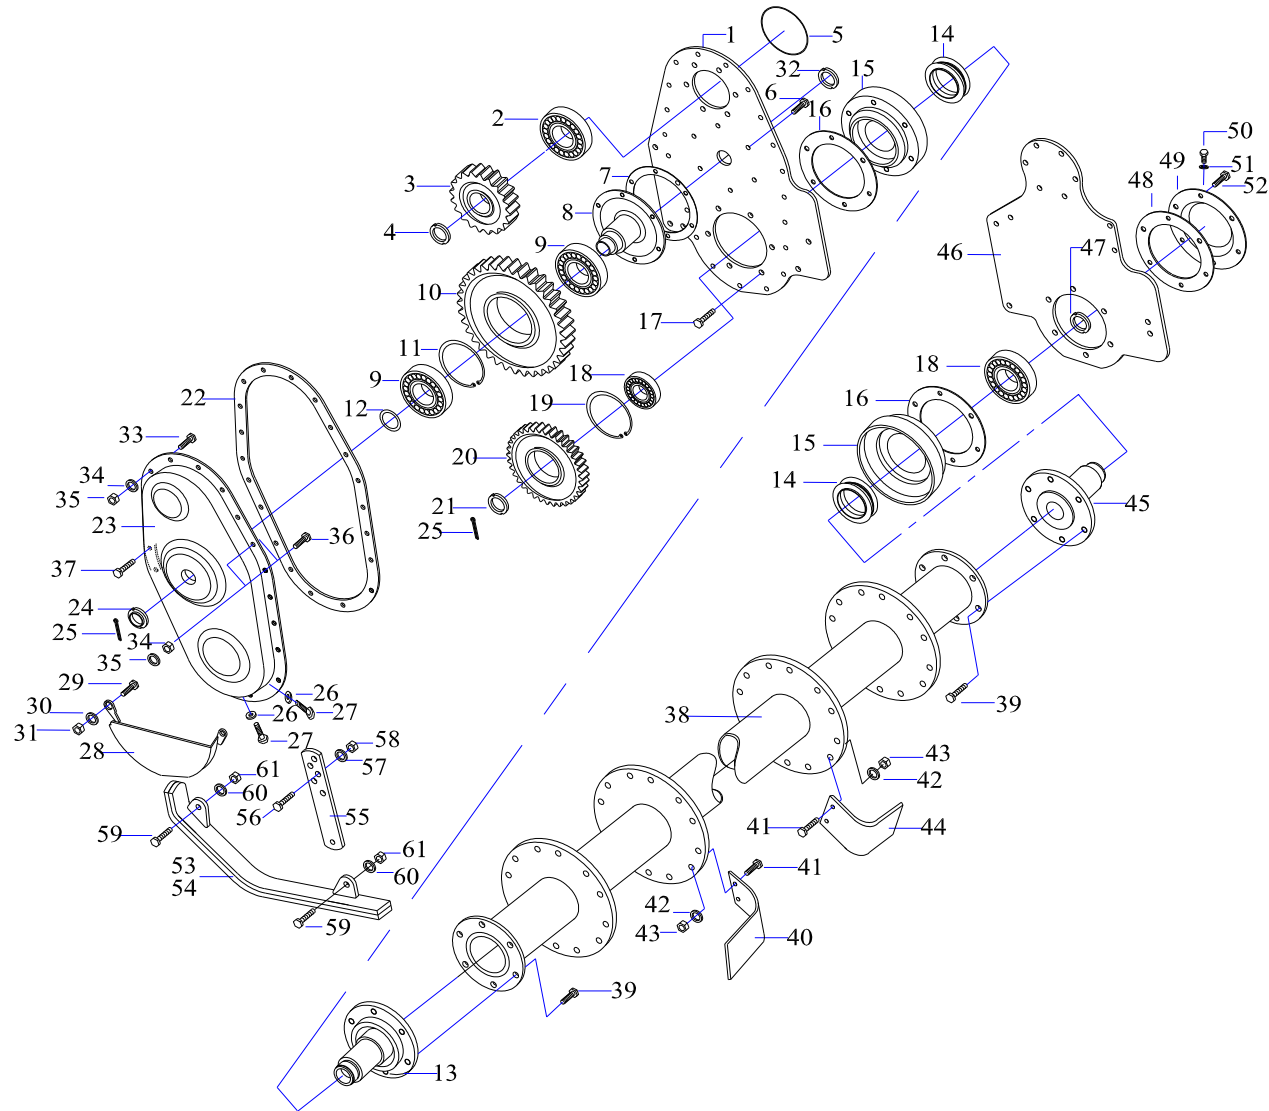

YJR074

SIDE GEAR GROUP 1

Year/Month

2014 / 12

YJR074				SIDE GEAR GROUP 1											
Revision 0				Revision 1				Revision 2				Revision 3			
Ref No	Part No	DESCRIPTION	Model YJR072	Ref. No.	Part No.	DESCRIPTION	Model YJR074	Ref. No.	Part No.	DESCRIPTION	Model YJR074	Ref. No.	Part No.	DESCRIPTION	Model YJR074
90	1731-500025	Plate, Side Gear	1	1	1731-500025	Plate, Side Gear	1	1	1731-500025	Plate, Side Gear	1	1	1731-500025	Plate, Side Gear	1
91	0120-030308	Bearing, Taper	1	2	0120-030308	Bearing, Taper	1	2	0120-030308	Bearing, Taper	1	2	0120-030308	Bearing, Taper	1
92	1731-500026	17T Gear, Spur	1	3	1731-500026	17T Gear, Spur	1	3	1731-500026	17T Gear, Spur	1	3	1731-500026	17T Gear, Spur	1
93	1361-108000	M38 Nut	1	4	1361-108000	M38 Nut	1	4	1261-108000	M33 Nut	1	4	1261-108000	M33 Nut	1
94	0910-300100	O-Ring	1	5	0910-300100	O-Ring	1	5	0910-300100	O-Ring	1	5	0910-300100	O-Ring	1
95	0251-007000	Seal, Group	2	6	0321-010025	Bolt w/washer	6	6	0327-010025	Bolt w/washer	6	6	0327-010025	Bolt w/washer	6
96	0120-006310	Bearing, Ball	2	7	0820-114000	Packing, Gear Pin	1	7	0820-114000	Packing, Gear Pin	1	7	0820-114000	Packing, Gear Pin	1
97	0800-000110	Ring, Snap	2	8	1731-500029	Pin, Gear	1	8	1731-500029	Pin, Gear	1	8	1731-500029	Pin, Gear	1
98	1731-500027	Gear, Spur	1	9	0121-006213	Bearing, Ball	2	9	0121-006213	Bearing, Ball	2	9	0121-006213	Bearing, Ball	2
99	1731-500028	Gear, Spur	1	10	1731-500027	35T Gear, Spur	1	10	1731-500027	35T Gear, Spur	1	10	1731-500027	35T Gear, Spur	1
100	1331-123000	Nut	1	11	0800-200120	Ring, Snap	1	11	0800-200120	Ring, Snap	1	11	0800-200120	Ring, Snap	1
101	0832-102550	Pin, Split	1	12	0910-000045	O-Ring	1	12	0910-000045	O-Ring	1	12	0910-000045	O-Ring	1
102	1331-123000	Nut	2	13	1731-500033	Shaft, Spline	1	13	1731-500033	Shaft, Spline	1	13	1731-500033	Shaft, Spline	1
103	0321-010025	Bolt w/washer	6	14	0251-007000	Seal, Group	2	14	0251-007000	Seal, Group	2	14	0251-007000	Seal, Group	2
104	0931-010000	Washer, Spring	6	15	0250-120012	Seal, Oil	2								
105	0820-114000	Packing, Gear Pin	1	16	1731-500032	Boss, Tillage	2	15	1731-500032	Boss, Tillage	2	15	1731-500032	Boss, Tillage	2
106	1731-500029	Pin, Gear	1	17	0820-101760	Packing, Boss, Tillage	3	16	0820-101760	Packing, Boss, Tillage	3	16	0820-101760	Packing, Boss, Tilla	3
107	0121-006213	Bearing, Ball	2	18	0321-012030	Bolt w/washer	6	17	0327-012030	Bolt w/washer	6	17	0327-012030	Bolt w/washer	6
108	0800-200120	Ring, Snap	1	19	0121-006310	Bearing, Ball	1	18	0121-006310	Bearing, Ball	2	18	0121-006310	Bearing, Ball	2
109	0910-000045	O-Ring	1	20	0800-000110	Ring, Snap	1	19	0800-200110	Ring, Snap	1	19	0800-200110	Ring, Snap	1
110	0820-137000	Packing, Plate	1	21	1731-500028	28T Gear, Spur	1	20	1731-500028	28T Gear, Spur	1	20	1731-500028	28T Gear, Spur	1
111	1731-500030	Cover, Side Gear	1	22	1331-123001	M38 Nut	1	21	1331-123001	M38 Nut	1	21	1331-123001	M38 Nut	1
112	0321-010014	Bolt	18	23	0820-137000	Packing, Plate	1	22	0820-137000	Packing, Plate	1	22	0820-137000	Packing, Plate	1
113	0931-010000	Washer, Spring	18	24	1731-500030	Cover, Side Gear	1	23	1731-500030	Cover, Side Gear	1	23	1731-500030	Cover, Side Gear	1
114	1331-123001	Nut	1	25	1331-123001	M38 Nut	1	24	1331-123001	M38 Nut	1	24	1331-123001	M38 Nut	1
115	0832-102550	Pin, Split	1	26	0832-102550	Pin, Split	2	25	0832-102550	Pin, Split	2	25	0832-102550	Pin, Split	2
116	0321-010014	Bolt	2	27	0920-010000	washer, Packing	2	26	0920-010000	washer, Packing	2	26	0920-010000	washer, Packing	2
117	0920-010000	washer, Packing	2	28	0321-010014	Bolt	2	27	0321-010014	Bolt	2	27	0321-010014	Bolt	2
118	1731-500031	Cover, Guider	1	29	1731-500031	Cover, Guider	1	28	1731-500031	Cover, Guider	1	28	1731-500031	Cover, Guider	1
119	0310-012030	Bolt	2	30	0310-012030	Bolt	2	29	0310-012030	Bolt	2	29	0310-012030	Bolt	2
120	0931-012000	Washer, Spring	2	31	0931-012000	Washer, Spring	2	30	0931-012000	Washer, Spring	2	30	0931-012000	Washer, Spring	2
121	0410-012000	Nut	2	32	0410-012000	Nut	2	31	0423-012000	Nut	2	31	0423-012000	Nut	2
122	0321-012030	Bolt	6	33	1331-123000	M38 Nut	1	32	1331-123000	M38 Nut	1	32	1331-123000	M38 Nut	1
123	0931-012000	Washer, Spring	6	34-1	0321-010014	Bolt	17	33	0321-010028	Bolt	17	33	0321-010028	Bolt	17
124	0820-101760	Packing, Boss, Tillage	2	34-2	0410-010000	Nut	19	34	0421-010000	Nut	19	34	0421-010000	Nut	19
125	1731-500032	Boss, Tillage	2	34-3	0931-010000	Washer, Spring	19	35	0931-010000	Washer, Spring	19	35	0931-010000	Washer, Spring	19
126	1731-500033	Shaft, Spline	1	34-4	0321-010035	Bolt	2	36	0321-010035	Bolt	2	36	0321-010035	Bolt	2