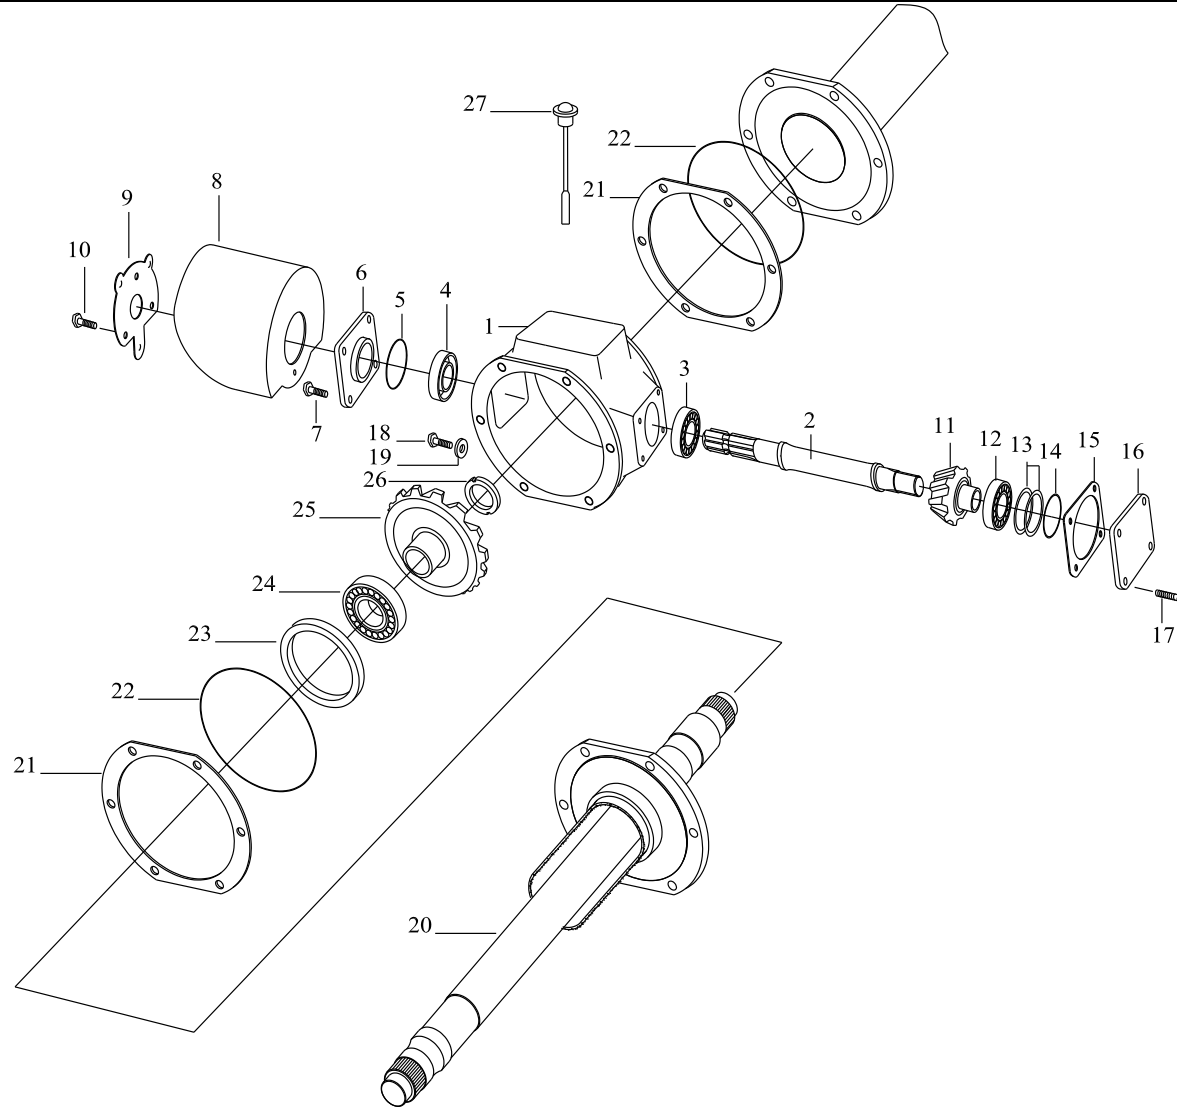

YJR080 / YJR090					TRANSMISSION GROUP																
Revision 0					Revision 1					Revision 2					Revision 3						
Ref No	Part No	DESCRIPTION	Model		Ref. No.	Part No.	DESCRIPTION	Model		Ref. No.	Part No.	DESCRIPTION	Model		Ref. No.	Part No.	DESCRIPTION	Model			
			YJR080	YJR090				YJR080	YJR090				YJR080	YJR090				YJR080	YJR090	YJR080	YJR090
1	1780-101000	Case, Mission	1	1	1	Y080-101000	Case, Mission	1	1	1	Y080-101000	Case, Mission	1	1	1	Y080-101001	Case, Mission	1	1		
2	YJ080-100100	Shaft, Input	1	1	2	YJ080-100110	Shaft, Input	1	1	2	YJ080-100110	Shaft, Input	1	1	2	YJ080-100110	Shaft, Input	1	1		
3	0120-032007	Bearing,Taper	1	1	3	0120-032208	Bearing,Taper	1	1	3	0120-032208	Bearing,Taper	1	1	3	0120-032208	Bearing,Taper	1	1		
4	0250-355511	Seal, Oil	1	1	4	0240-406211	Seal, Oil	1	1	4	0240-406211	Seal, Oil	1	1	4	0240-406212	Seal, Oil	1	1		
					5	0910-300080	O-Ring	1	1	5	0910-300080	O-Ring	1	1	5	0910-300080	O-Ring	1	1		
					6	1331-102000	Cover, Input Shaft	1	1	6	1331-102000	Cover, Input Shaft	1	1	6	1331-102000	Cover, Input Shaft	1	1		
					7	0327-010030	Bolt w/washer	4	4	7	0327-010030	Bolt w/washer	4	4	7	0327-010030	Bolt w/washer	4	4		
5	1731-500018	Cover, Safety	1	1	8	1731-500018	Cover, Safety	1	1	8	1731-500018	Cover, Safety	1	1	8	1731-500018	Cover, Safety	1	1		
6	1731-500019	Bracket, Cover	1	1	9	1731-500019	Bracket, Cover	1	1	9	1731-500019	Bracket, Cover	1	1	9	1731-500019	Bracket, Cover	1	1		
7	0327-008014	Bolt w/washer	3	3	10	0327-008014	Bolt w/washer	3	3	10	0327-008014	Bolt w/washer	3	3	10	0327-008014	Bolt w/washer	3	3		
8	YJ080-100200	12T Gear Bevel	1	1	11	1800-600018	13T Gear Bevel	1	1	11	1800-600018	13T Gear Bevel	1	1	11	1800-600018	13T Gear Bevel	1	1		
9	0120-032210	Bearing,Taper	1	1	12	0120-032212	Bearing,Taper	1	1	12	0120-032212	Bearing,Taper	1	1	12	0120-032212	Bearing,Taper	1	1		
10	1331-116000	Shim	2	2	13	1331-116000	Shim1	2	2	13	1331-116000	Shim1	2	2	13	1331-116000	Shim1	2	2		
11	1800-600119	Shim2	1	1	14	YJ080-115001	Shim2	1	1	14	YJ080-115001	Shim2	1	1	14	YJ080-115031	Shim2	1	1		
12	YJ080-115020	Packing, Cover, Input Shaft	1	1	15	YJ080-115021	Packing, Cover, Input Shaft	1	1	15	YJ080-115021	Packing, Cover, Input Shaft	1	1	15	YJ080-115021	Packing, Cover, Input Shaft	1	1		
13	YJ080-115000	Cover, Input Shaft	1	1	16	YJ080-115001	Cover, Input Shaft	1	1	16	YJ080-115001	Cover, Input Shaft	1	1	16	YJ080-115001	Cover, Input Shaft	1	1		
14	0327-010030	Bolt w/washer	4	4	17	0327-010030	Bolt w/washer	4	4	17	0327-010030	Bolt w/washer	4	4	17	0327-010030	Bolt w/washer	4	4		
15	0321-010014	Bolt	1	1	18	0321-010014	Bolt	1	1	18	0321-010014	Bolt	1	1	18	0321-010014	Bolt	1	1		
16	0920-010000	Washer, Packing	1	1	19	0920-010000	Washer, Packing	1	1	19	0920-010000	Washer, Packing	1	1	19	0920-010000	Washer, Packing	1	1		
17	YJ080-200100	Shaft, Driver	1		20	YJ080-200101	Shaft, Driver	1		20	YJ080-200101	Shaft, Driver	1		20	YJ080-200101	Shaft, Driver	1			
	YJ090-200100	Shaft, Driver		1		YJ090-200101	Shaft, Driver		1		YJ090-200101	Shaft, Driver		1		YJ090-200101	Shaft, Driver		1		1
18	YJ080-115030	Shim,Mission Case	2	2	21	YJ080-115030	Shim,Mission Case	2	2	21	YJ080-115030	Shim,Mission Case	2	2	21	YJ080-115030	Shim,Mission Case	2	2		
19	0910-300162	O-Ring	2	2	22	0910-300162	O-Ring	2	2	22	0910-300162	O-Ring	2	2	22	0910-300162	O-Ring	2	2		
20	0250-557809	Seal, Oil	1	1	23	0240-557809	Seal, Oil	1	1	23	0240-557809	Seal, Oil	1	1	23	0240-557809	Seal, Oil	1	1		
21	0120-302120	Bearing,Taper	1	1	24	0120-030212	Bearing,Taper	1	1	24	0120-030212	Bearing,Taper	1	1	24	0120-030212	Bearing,Taper	1	1		
22	YJ080-100300	25T Gear Bevel	1	1	25	1800-600029	24T Gear Bevel	1	1	25	1800-600029	24T Gear Bevel	1	1	25	1800-600029	24T Gear Bevel	1	1		
23	1261-108000	M38 Nut	1	1	26	1331-123000	M38 Nut	1	1	26	1331-123000	M38 Nut	1	1	26	1331-123000	M38 Nut	1	1		
					27	YJ080-600104	Master Bracket	1	1												
					28	0327-010025	Bolt w/washer	2	2												
					29	0327-010030	Bolt w/washer	4	4												
24	1331-106000	Gauge, Oil	1	1	30	1331-106000	Gauge, Oil	1	1	27	1331-106000	Gauge, Oil	1	1	27	1331-106000	Gauge, Oil	1	1