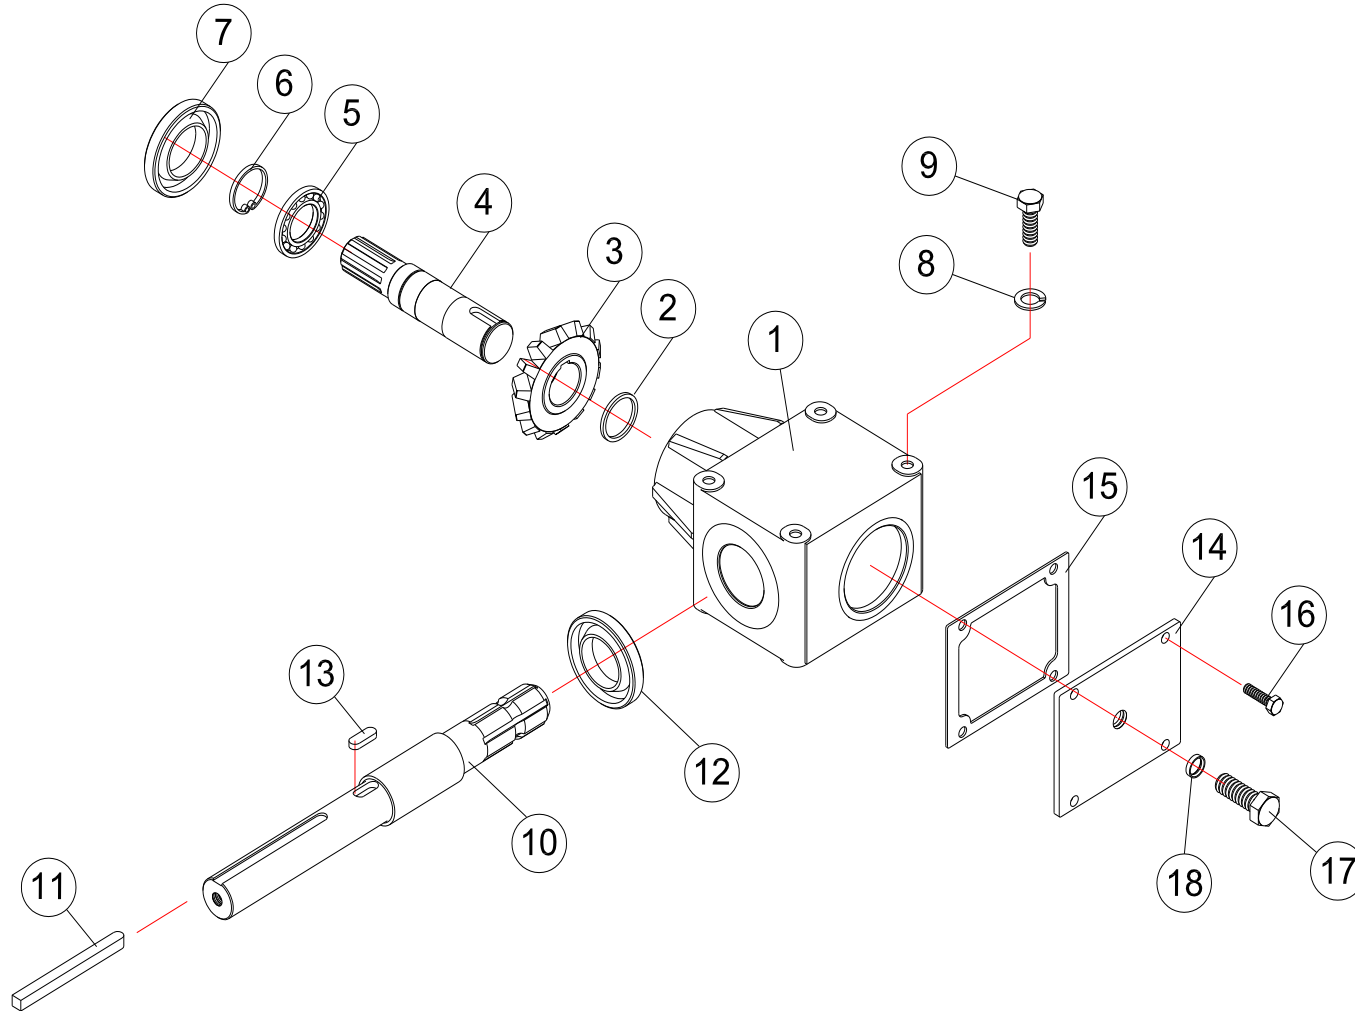

SBT064 H				MISSION GROUP					
Revision 0				Revision 1					
Ref No	Part No	DESCRIPTION	MODEL		Ref. No.	Part No.	DESCRIPTION	MODEL	
			SBT064H						
1	S64-101010	Case, Mission	1						
2	0800-100035	Ring, Snap	2						
3	SBT74-101020	15T Gear, Bevel	2						
4	S64-101030	Shaft, Driver	1						
5	0121-006207	Bearing, Ball	4						
6	0800-200072	Ring, Snap	2						
7	0240-357210	Seal, Oil	2						
8	0931-010000	Washer, Spring	8						
9	0322-010025	Bolt	8						
10	S64-101040	Shaft, input	1						
11	S64-101050	Key	1						
12	0240-355207	Seal, Oil	1						
13	S64-101060	Key, Round	2						
14	S64-101070	Cover, Shaft, input	1						
15	S64-101080	Packing, Cover, Shaft, input	1						
16	0321-008025	Bolt, w/washer	4						
17	YJR145-100500	Bolt	1						
18	0920-020000	Washer, Packing	1						
Serial No	H640001 ~				Serial No