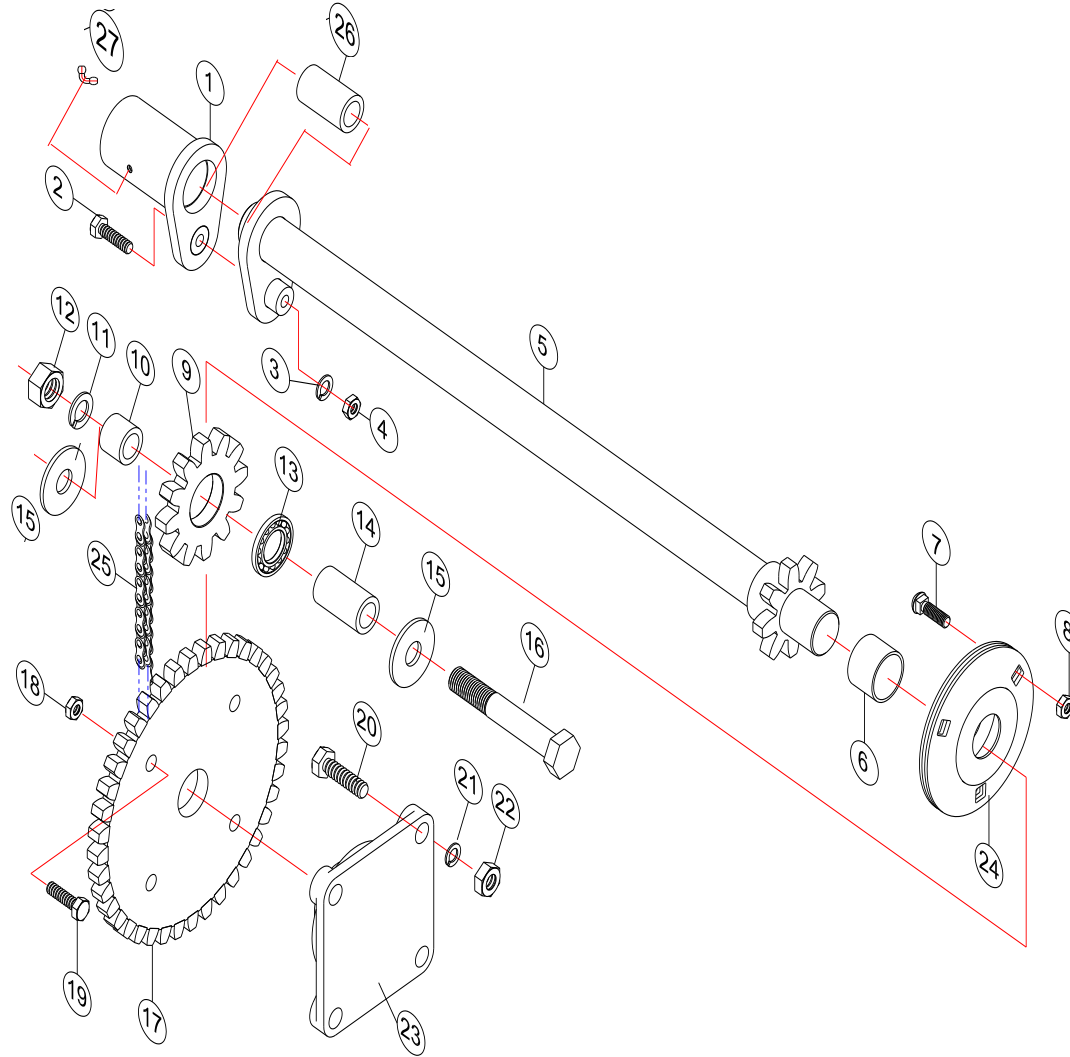

SBT064 H				DRIVING SHAFT GROUP					
Revision 0				Revision 1					
Ref No	Part No	DESCRIPTION	Model		Ref. No.	Part No.	DESCRIPTION	Model	
			SBT064H						
1	S64-301000	Spline	1						
2	0321-008045	Bolt	1						
3	0931-008000	Washer, Spring	1						
4	0421-008000	Nut	1						
5	S64-302000	Shaft, Driver	1						
6	S64-302030	Collar 3	1						
7	0328-210015	Bolt, Carriage	3						
8	0422-010000	Nut, Nylon	3						
9	S64-303030	Sprocket 2	1						
10	S64-303040	Collar 2	1						
11	0931-016000	Washer, Spring	1						
12	0410-016000	Nut	1						
13	0410-006003	Bearing, Ball	1						
14	S64-303020	Collar 1	1						
15	S64-303010	Collar	2						
16	S64-016115	Shaft, Tension	1						
17	S64-303050	Sprocket 1	1						
18	0422-010000	Nut, Nylon	4						
19	0321-010035	Bolt	4						
20	0310-012035	Bolt	8						
21	0931-012000	Washer, Spring	8						
22	0410-012000	Nut	8						
23	UCF207	Bearing unit	2						
24	UBPF206	Bearing unit	1						
25	S64-303060	Chain	1						
26	S64-002020	Bushing	1						
27	0240-060000	Plug, Grease	1						
Serial No	H640001 ~				Serial No