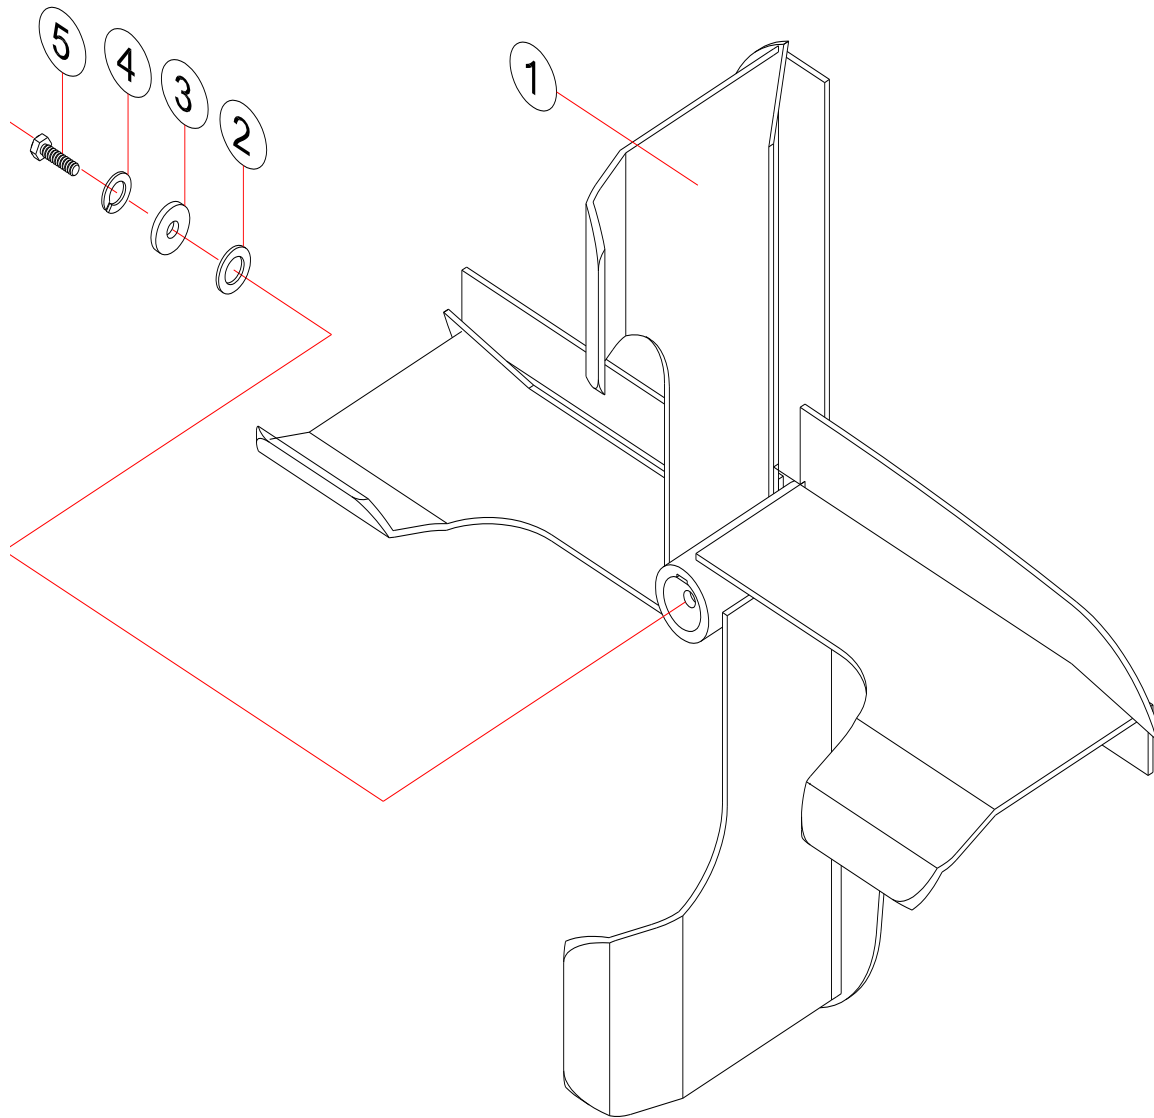

SBT064 H			FAN ASSEMBLY GROUP						
Revision 0				Revision 1					
Ref No	Part No	DESCRIPTION	Model		Ref.No.	Part No.	DESCRIPTION	Model	
			SBT064H						
1	S64-700000	Fan Assembly	1						
2	S64-701050	Washer	1						
3	0930-010000	Washer	1						
4	0931-010000	Washer, Spring	1						
5	0321-010040	Bolt	1						
Serial No	H640001 ~				Serial No