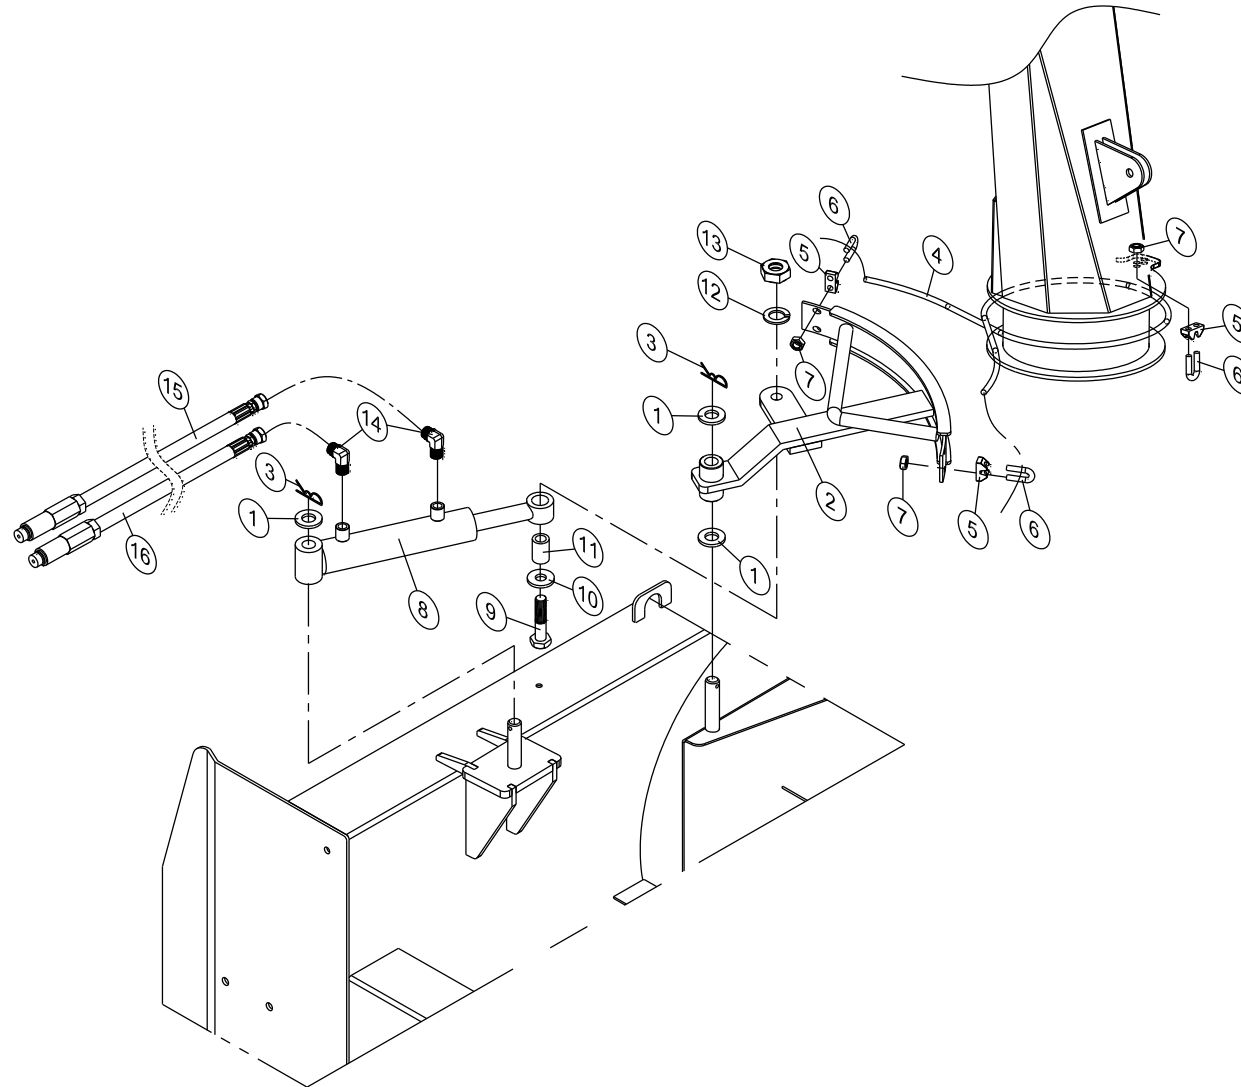

SBT064 H

CHUTE ROTATION ADJUST GROUP

Revision 0				Revision 1					
Ref No	Part No	DESCRIPTION	Model		Ref. No.	Part No.	DESCRIPTION	Model	
			SBT064H						
1	SB74-503090	Collar B	3						
2	SB64-503000	Swing, Arm	1						
3	0832-200050	Pin, R-Shape	2						
4	SB64-060010	Wire	1						
5	Y010-101010	Casting Clip Set - Body	3						
6	Y010-101020	Casting Clip Set - Ubolt	3						
7	Y010-101030	Casting Clip Set - Nut	3						
8	SB64-601000	Cylinder	1						
9	0310-016075	Bolt	1						
10	SB74-503080	Collar A	1						
11	SB74-503070	Boss A	1						
12	0931-012000	Spring, Washer	1						
13	0423-012000	Nut	1						
14	Y100-870020	Elbow	1						
15	SB74-601020	Hose B (1600)	1						
16	SB74-601010	Hose A (1800)	1						
Serial No	H640001 ~				Serial No