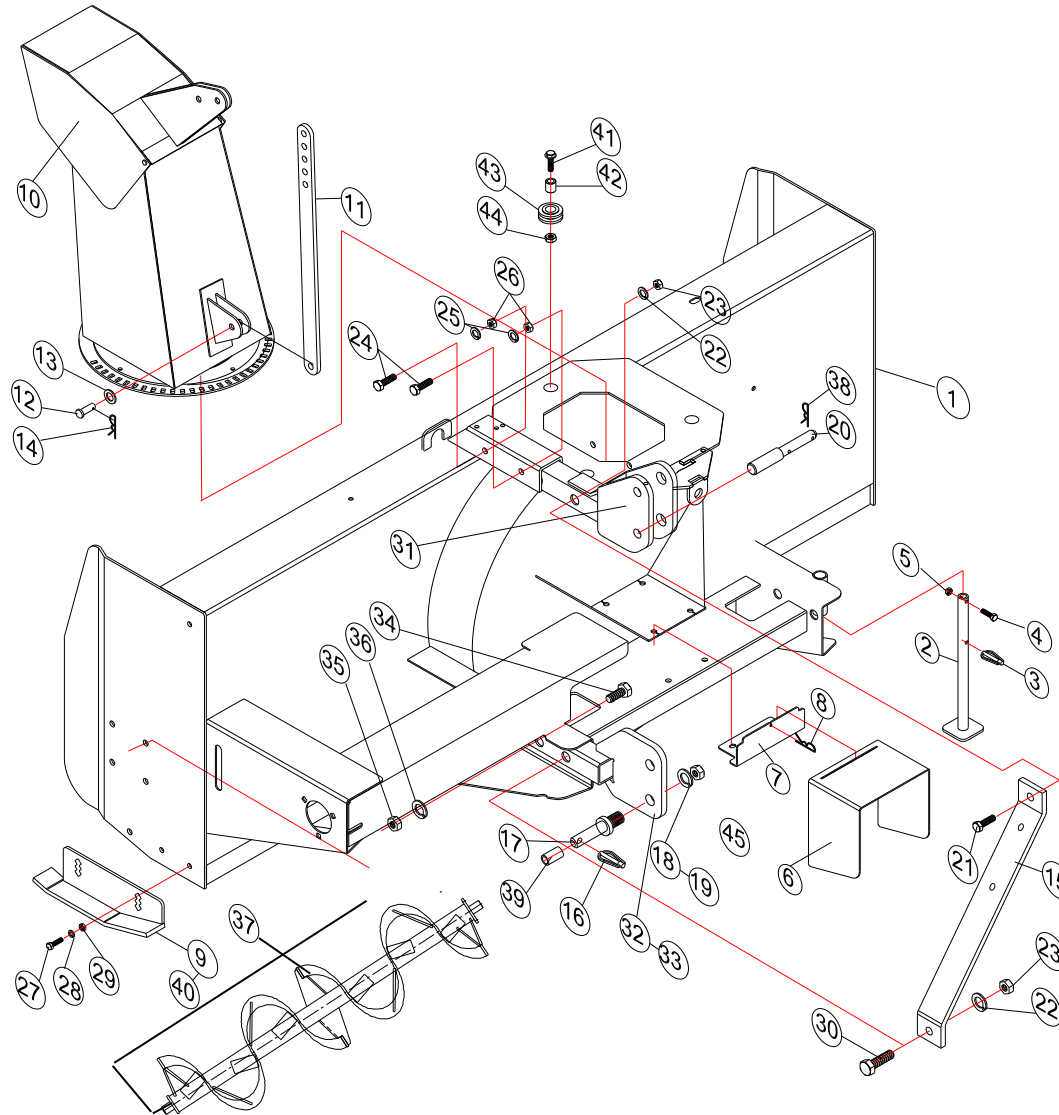

TILLER MODEL SBT074

PART CATALOGUE

SBT074				MISSION GROUP					
Revision 0				Revision 1					
Ref No	Part No	DESCRIPTION	MODEL		Ref. No.	Part No.	DESCRIPTION	MODEL	
			SBT074					SBT074	0
1	S64-101010	Case, Mission	1		1	S64-101010	Case, Mission	1	
2	0800-100035	Ring, Snap	2		2	0800-100035	Ring, Snap	2	
3	SBT74-101020	15T Gear, Bevel	2		3	SBT74-101020	15T Gear, Bevel	2	
4	S64-101030	Shaft, Driver	1		4	S64-101030	Shaft, Driver	1	
5	0121-006207	Bearing, Ball	4		5	0121-006207	Bearing, Ball	4	
6	0800-200072	Ring, Snap	2		6	0800-200072	Ring, Snap	2	
7	0240-357210	Seal, Oil	2		7	0240-357210	Seal, Oil	2	
8	0931-010000	Washer, Spring	8		8	0931-010000	Washer, Spring	8	
9	0322-010025	Bolt	8		9	0322-010025	Bolt	8	
10	SBT74-101040	Shaft, Input	1		10	SBT74-101040	Shaft, Input	1	
11	SBT74-101050	Key	1		11	SBT74-101050	Key	1	
12	0240-355207	Seal, Oil	1		12	0240-355207	Seal, Oil	1	
13	S64-101060	Key, Round	2		13	S64-101060	Key, Round	2	
14	S64-101070	Cover, Shaft, input	1		14	S64-101070	Cover, Shaft, input	1	
15	S64-101080	Packing, Cover, Shaft,	1		15	S64-101080	Packing, Cover, Shaft,	1	
16	0321-008025	Bolt, w/washer	4		16	0321-008025	Bolt, w/washer	4	
17	YJR145-100500	Bolt	1		17	YJR145-100500	Bolt	1	
18	0920-020000	Washer, Packing	1		18	0920-020000	Washer, Packing	1	
Serial No	T740001 ~ T740009				Serial No	T740010 ~			