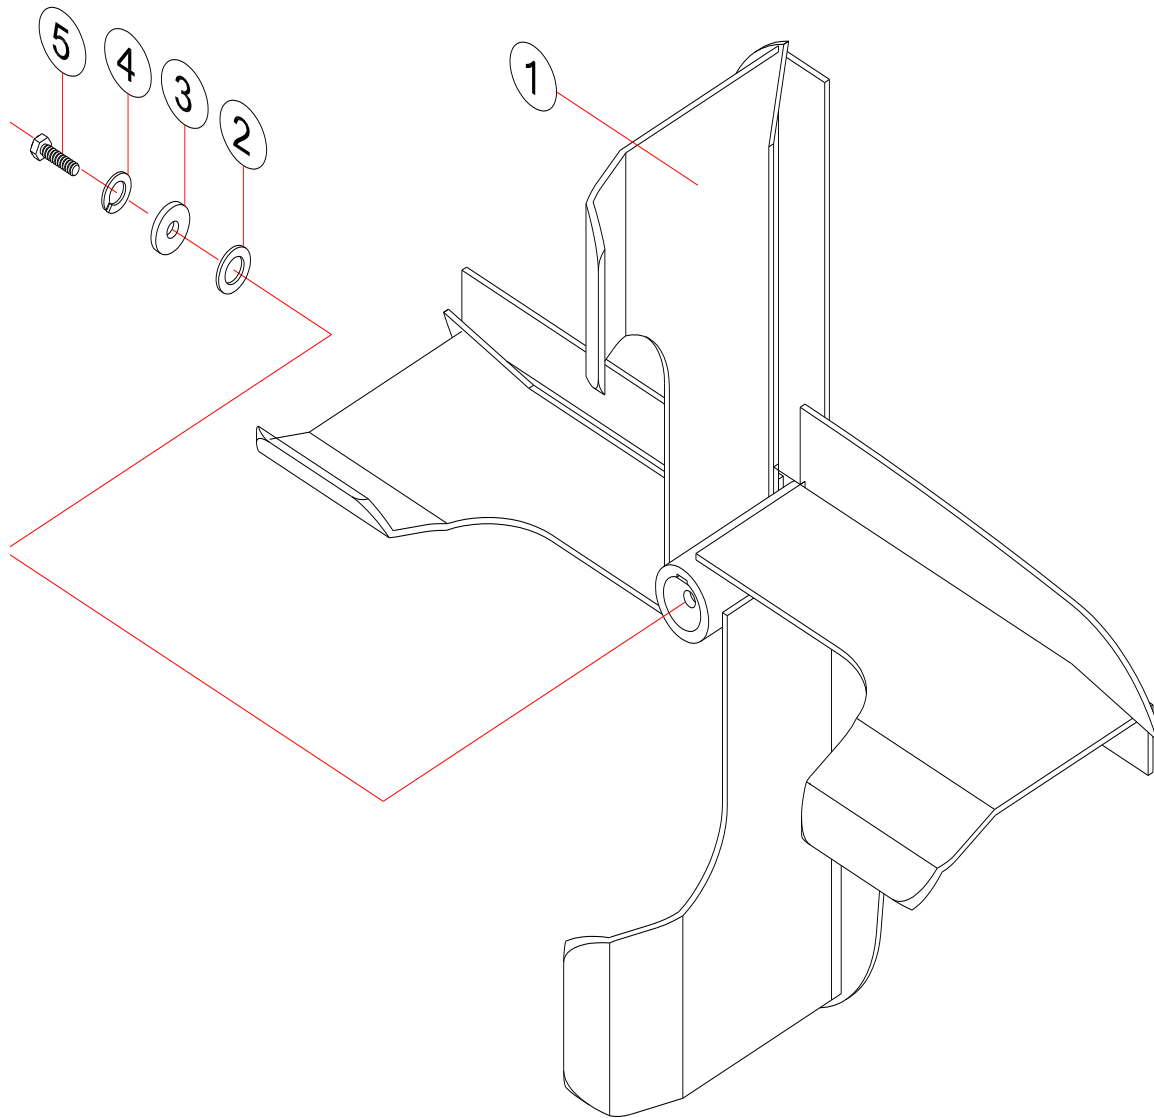

SBT074

FAN ASSEMBLY GROUP

Year/Month

2014 / 12

SBT074				FAN ASSEMBLY GROUP					
Revision 0				Revision 1					
Ref No	Part No	DESCRIPTION	Model		Ref.No.	Part No.	DESCRIPTION	Model	
			SBT074					SBT074	
1	S74-700000	Fan Assembly	1		1	S74-700000	Fan Assembly	1	
2	S64-701050	Washer	1		2	S64-701050	Washer	1	
3	0930-010000	Washer	1		3	0930-010000	Washer	1	
4	0931-010000	Washer, Spring	1		4	0931-010000	Washer, Spring	1	
5	0321-010040	Bolt	1		5	0321-010040	Bolt	1	
Serial No	T740001 ~ T740009				Serial No	T740010 ~