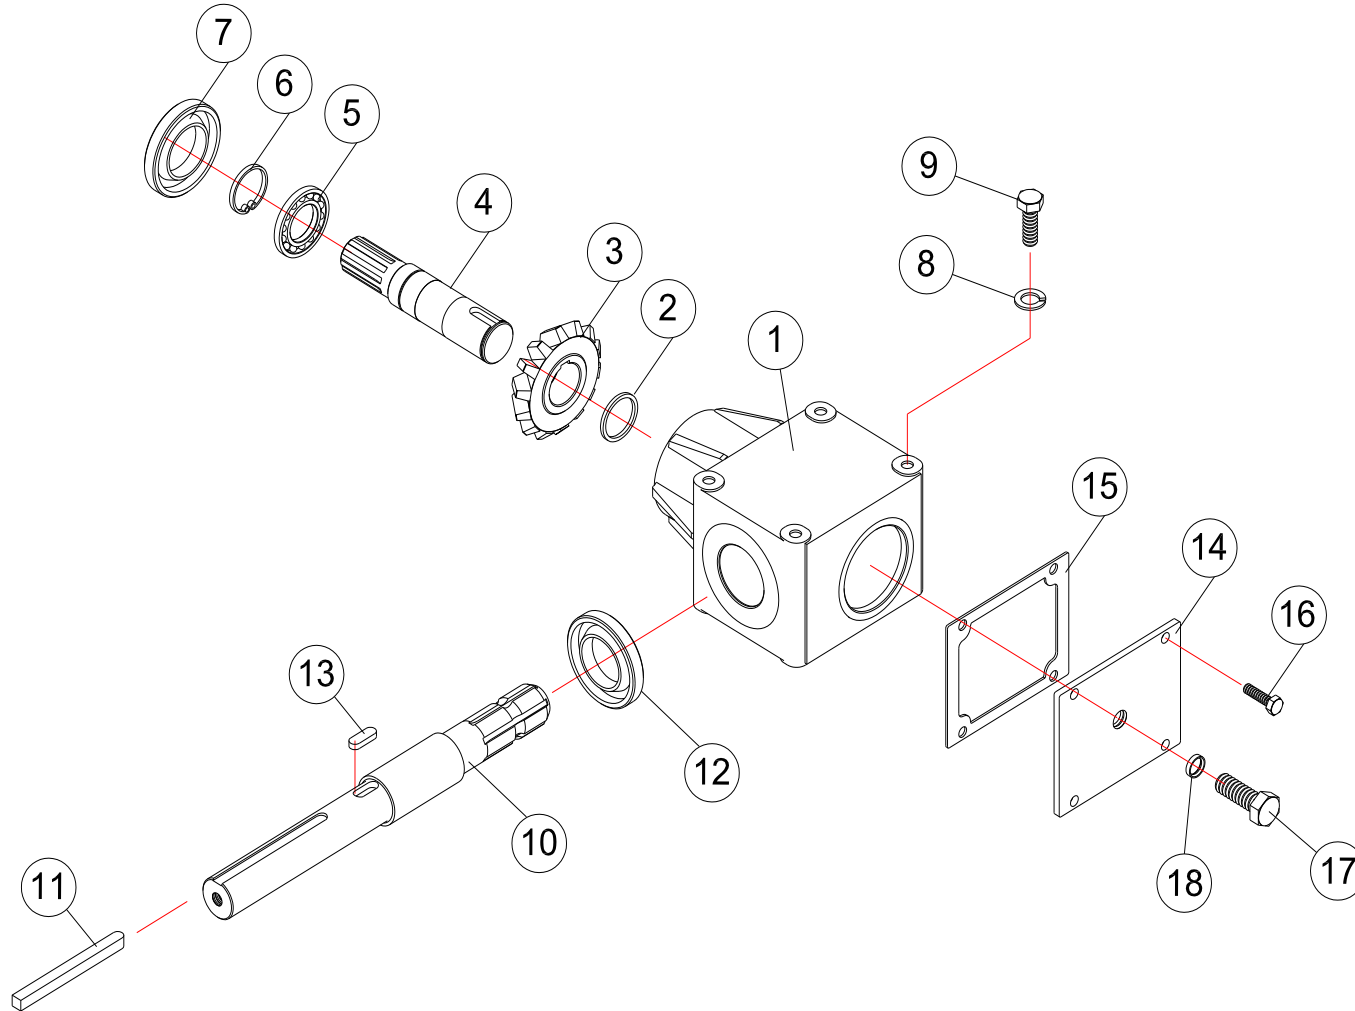

TILLER MODEL SBT074

PART CATALOGUE

SBT074				MISSION GROUP					
Revision 0				Revision 1					
Ref No	Part No	DESCRIPTION	MODEL		Ref. No.	Part No.	DESCRIPTION	MODEL	
			SBT074					SBT074	0
1	S64-101010	Case, Mission	1		1	S64-101010	Case, Mission	1	
2	0800-100035	Ring, Snap	2		2	0800-100035	Ring, Snap	2	
3	SBT74-101020	15T Gear, Bevel	2		3	SBT74-101020	15T Gear, Bevel	2	
4	S64-101030	Shaft, Driver	1		4	S64-101030	Shaft, Driver	1	
5	0121-006207	Bearing, Ball	4		5	0121-006207	Bearing, Ball	4	
6	0800-200072	Ring, Snap	2		6	0800-200072	Ring, Snap	2	
7	0240-357210	Seal, Oil	2		7	0240-357210	Seal, Oil	2	
8	0931-010000	Washer, Spring	8		8	0931-010000	Washer, Spring	8	
9	0322-010025	Bolt	8		9	0322-010025	Bolt	8	
10	SBT74-101040	Shaft, Input	1		10	SBT74-101040	Shaft, Input	1	
11	SBT74-101050	Key	1		11	SBT74-101050	Key	1	
12	0240-355207	Seal, Oil	1		12	0240-355207	Seal, Oil	1	
13	S64-101060	Key, Round	2		13	S64-101060	Key, Round	2	
14	S64-101070	Cover, Shaft, input	1		14	S64-101070	Cover, Shaft, input	1	
15	S64-101080	Packing, Cover, Shaft,	1		15	S64-101080	Packing, Cover, Shaft,	1	
16	0321-008025	Bolt, w/washer	4		16	0321-008025	Bolt, w/washer	4	
17	YJR145-100500	Bolt	1		17	YJR145-100500	Bolt	1	
18	0920-020000	Washer, Packing	1		18	0920-020000	Washer, Packing	1	
Serial No	T740001 ~ T740009				Serial No	T740010 ~			