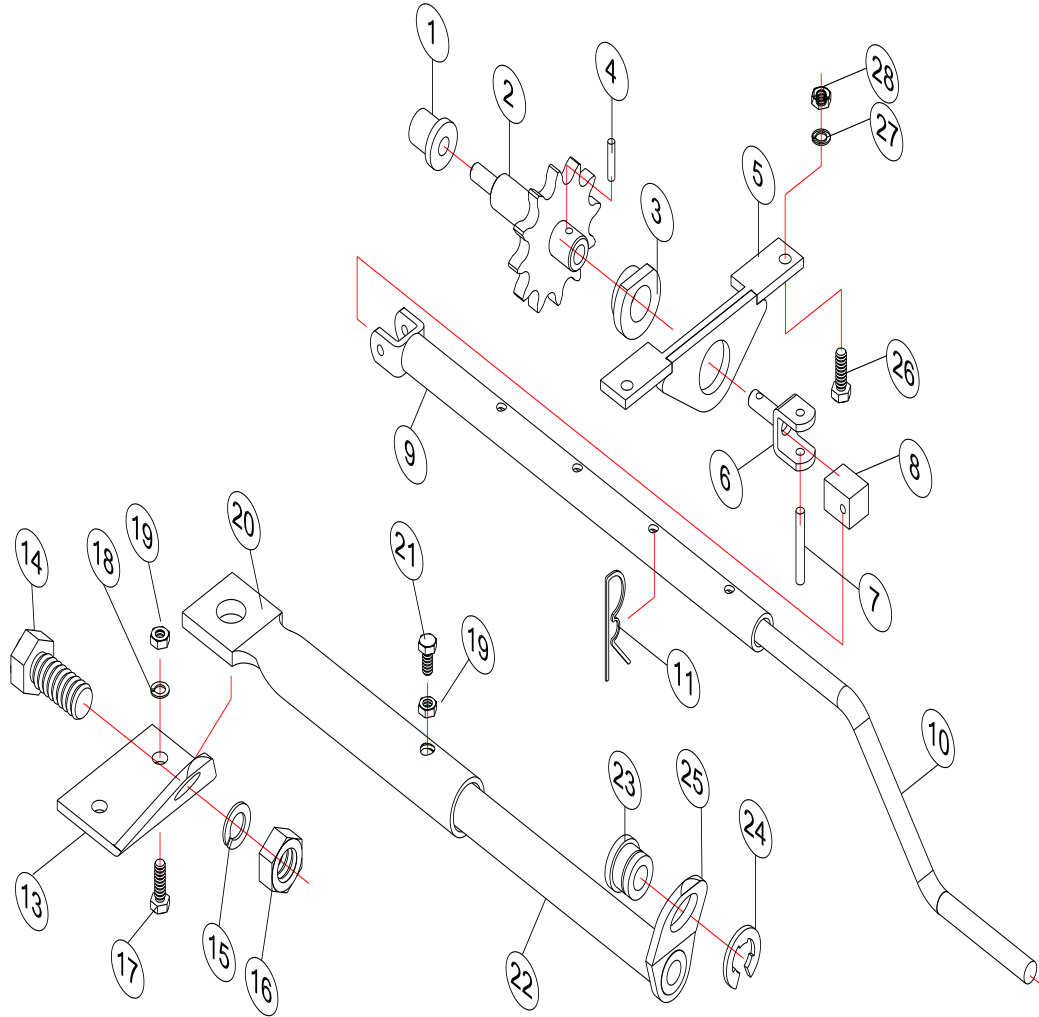

SBT074

CHUTE ROTATION ADJUST GROUP

Year/Month

2014 / 12

SBT074				CHUTE ROTATION ADJUST GROUP					
Revision 0				Revision 1					
Ref No	Part No	DESCRIPTION	Model		Ref. No.	Part No.	DESCRIPTION	Model	
			SBT074	0				SBT074	0
1	S64-601010	Bushing 1	1		1	S64-601010	Bushing 1	1	
2	SBT74-601020	Rod, Rotation Sprock	1		2	SBT74-601020	Rod, Rotation Sprock	1	
3	S64-601050	Bushing 2	1		3	S64-601050	Bushing 2	1	
4	0831-105020	Pin, Spring	1		4	0831-105020	Pin, Spring	1	
5	S64-601040	Plate, Hoder, Rotatio	1		5	S64-601040	Plate, Hoder, Rotatio	1	
6	S64-601080	Bar A, adjust	1		6	S64-601080	Bar A, adjust	1	
7	0831-105030	Pin, Spring	2		7	0831-105030	Pin, Spring	2	
8	S64-601090	Block, connection	1		8	S64-601090	Block, connection	1	
9	S64-601100	Bar B, adjust	1		9	S64-601100	Bar B, adjust	1	
10	S64-601110	Lever	1		10	S64-601110	Lever	1	
11	0832-200035	Pin, R-Shape	1		11	0832-200035	Pin, R-Shape	1	
12	P002-122000	Handle	1		12	P002-122000	Handle	1	
13	S64-601120	Bracket 3	1		13	S64-601120	Bracket 3	1	
14	0310-020040	Bolt	1		14	0310-020040	Bolt	1	
15	0931-020000	Washer, Spring	1		15	0931-020000	Washer, Spring	1	
16	0410-020000	Nut	1		16	0410-020000	Nut	1	
17	0322-010030	Bolt	2		17	0322-010030	Bolt	2	
18	0921-010000	Washer, Spring	2		18	0921-010000	Washer, Spring	2	
19	0422-010000	Nut	3		19	0422-010000	Nut	3	
20	S64-601130	Pipe, Lever Rod	1		20	S64-601130	Pipe, Lever Rod	1	
21	0422-010025	Bolt	1		21	0422-010025	Bolt	1	
22	S64-601140	Lever Rod	1		22	S64-601140	Lever Rod	1	
23	S64-601160	Bushing, Adjust	1		23	S64-601160	Bushing, Adjust	1	
24	0800-300019	Ring, E-Shape, Snap	1		24	0800-300019	Ring, E-Shape, Snap	1	
25	0321-080030	Bolt	2		25	0321-080030	Bolt	2	
26	0921-080000	Washer, Spring	2		26	0921-080000	Washer, Spring	2	
27	0421-080000	Nut	2		27	0421-080000	Nut	2	
Serial No	T740001 ~ T740009				Serial No	T740010 ~