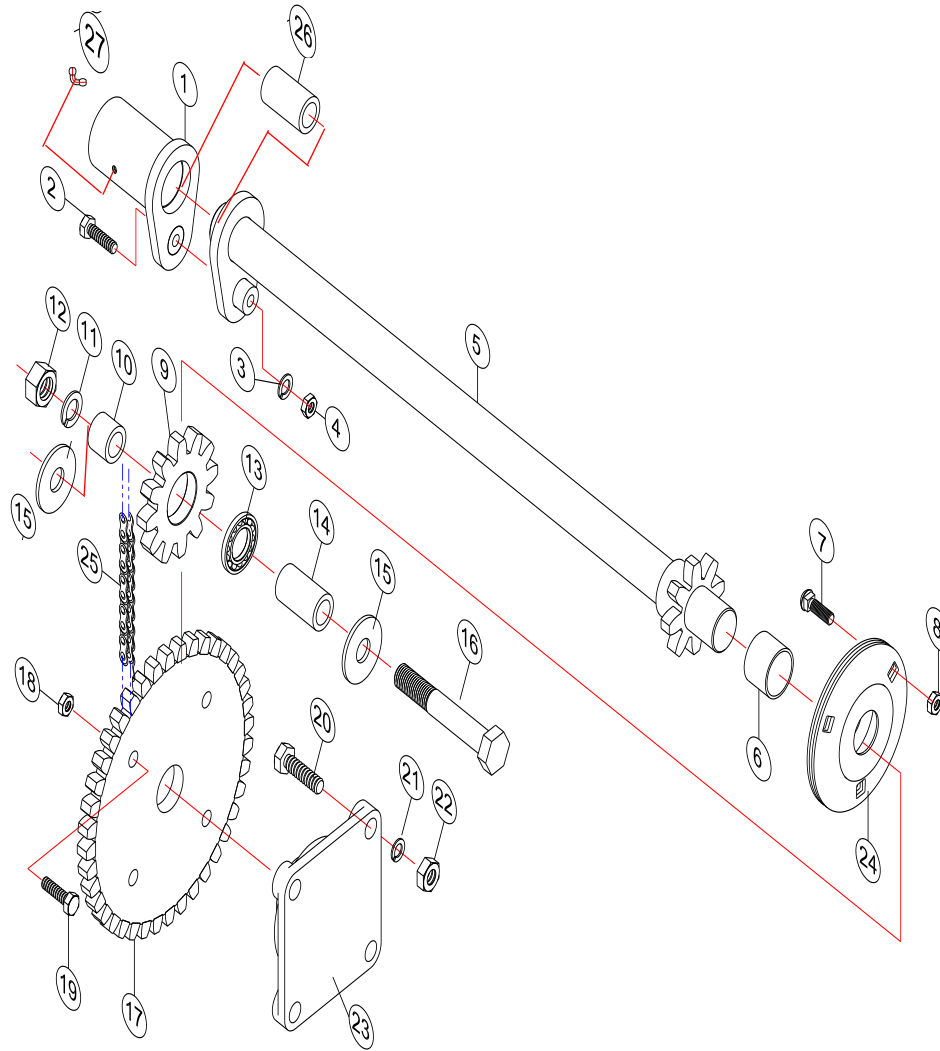

SBT074

DRIVING SHAFT GROUP

Year/Month

2014 / 12

SBT074				DRIVING SHAFT GROUP					
Revision 0				Revision 1					
Ref No	Part No	DESCRIPTION	Model		Ref. No.	Part No.	DESCRIPTION	Model	
			SBT074					SBT074	0
1	S74-301000	Spline	1		1	S74-301000	Spline	1	
2	0321-080045	Bolt	1		2	0321-010045	Bolt	1	
3	0931-080000	Washer, Spring	1		3	0931-010000	Washer, Spring	1	
4	0421-080000	Nut	1		4	0421-010000	Nut	1	
5	SBT74-302001	Shaft, Driver	1		5	SBT74-30200	Shaft, Driver	1	
6	S64-302030	Collar 3	1		6	S64-302030	Collar 3	1	
7	0328-210015	Bolt, Carriage	3		7	0328-210015	Bolt, Carriage	3	
8	0422-010000	Nut, Nylon	3		8	0422-010000	Nut, Nylon	3	
9	S64-303030	Sprocket 2	1		9	S64-303030	Sprocket 2	1	
10	S64-303040	Collar 2	1		10	S64-303040	Collar 2	1	
11	0931-016000	Washer, Spring	1		11	0931-016000	Washer, Spring	1	
12	0410-016000	Nut	1		12	0410-016000	Nut	1	
13	0410-006003	Bearing, Ball	1		13	0410-006003	Bearing, Ball	1	
14	S64-303020	Collar 1	1		14	S64-303020	Collar 1	1	
15	S64-303010	Collar	2		15	S64-303010	Collar	2	
16	S64-016115	Shaft, Tension	1		16	S64-016115	Shaft, Tension	1	
17	S64-303050	Sprocket 1	1		17	S64-303050	Sprocket 1	1	
18	0422-010000	Nut, Nylon	4		18	0422-010000	Nut, Nylon	4	
19	0321-010035	Bolt	4		19	0321-010035	Bolt	4	
20	0310-012035	Bolt	8		20	0310-012035	Bolt	8	
21	0931-012000	Washer, Spring	8		21	0931-012000	Washer, Spring	8	
22	0410-012000	Nut	8		22	0410-012000	Nut	8	
23	UCF207	Bearing unit	2		23	UCF207	Bearing unit	2	
24	UBPF206	Bearing unit	1		24	UBPF206	Bearing unit	1	
25	SBT74-303060	Chain	1		25	SBT74-303060	Chain	1	
26	S64-002020	Bushing	1		26	S64-002020	Bushing	1	
27	0240-060000	Plug, Grease	1		27	0240-060000	Plug, Grease	1	
Serial No	T740001 ~ T740009				Serial No	T740010 ~